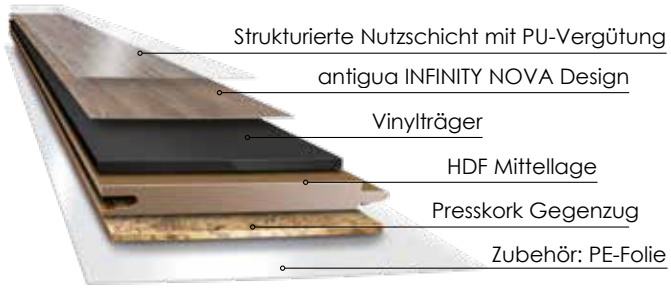

HDF

Verpackung: 1,764 m²/Pack = 7 Stk.

Beanspruchungsklassen:

HDF