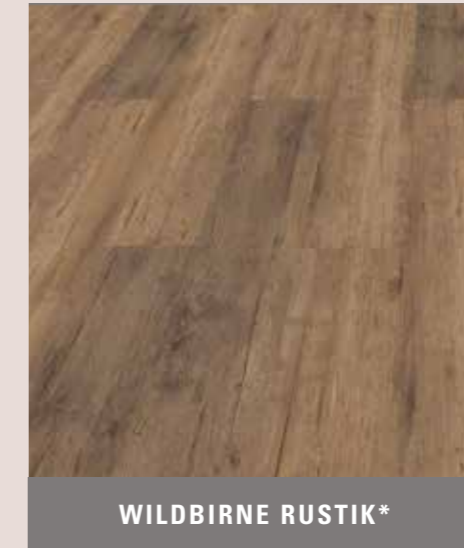

EICHE COTTAGE

EICHE BOURBON

HDF
1235x305x10,0mm

SCHNEEKIEFER*

HYDROWOOD
1235x305x10,0mm

WILDBIRNE RUSTIK*

SHEETS
1235x305x2,0mm

MANSONIA*